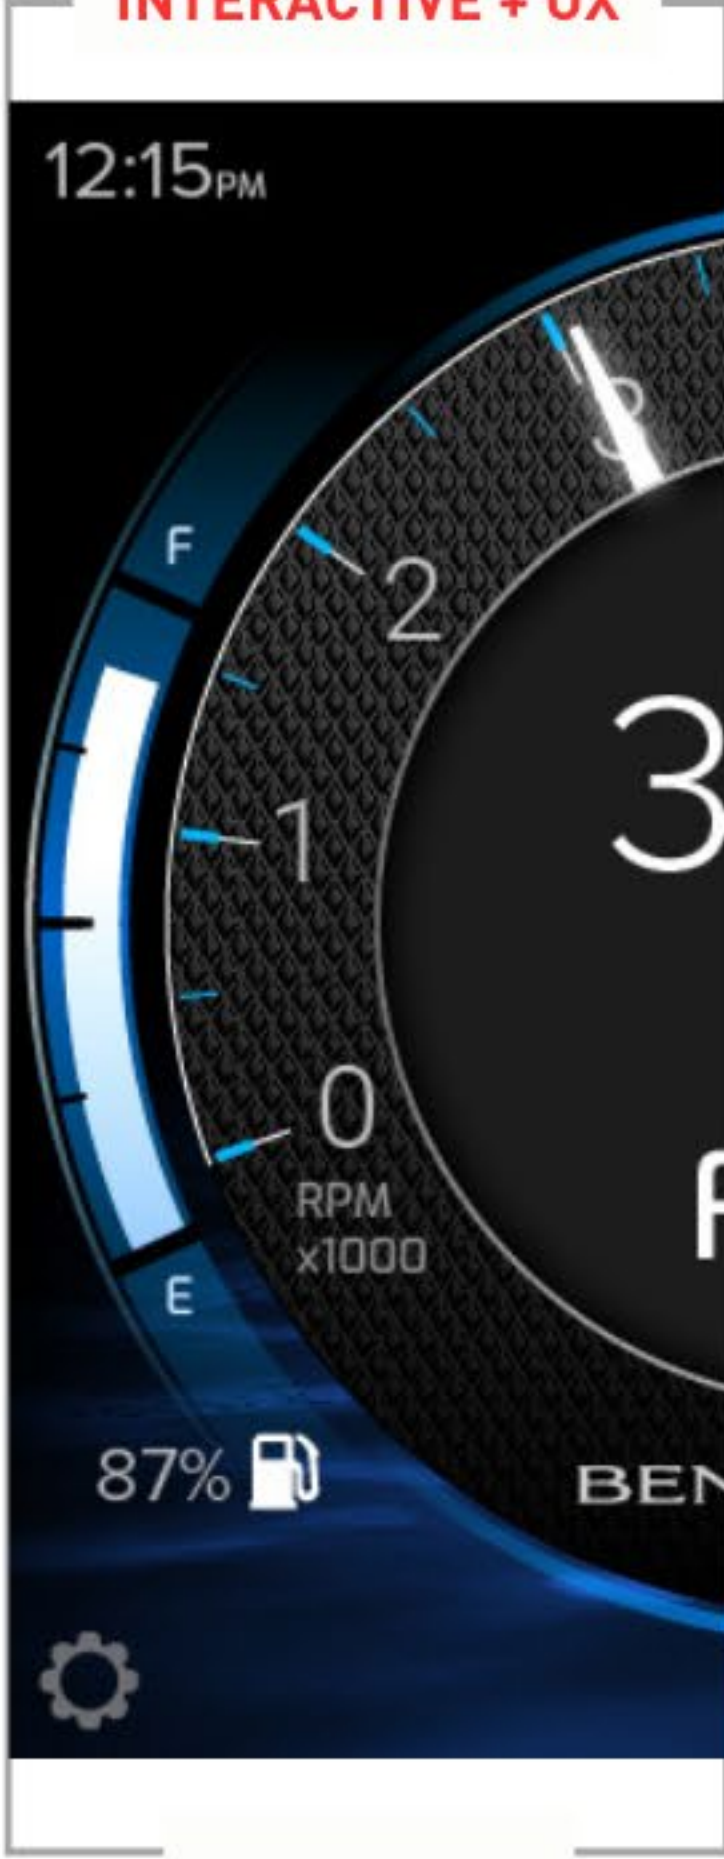

INTERACTIVE + UX